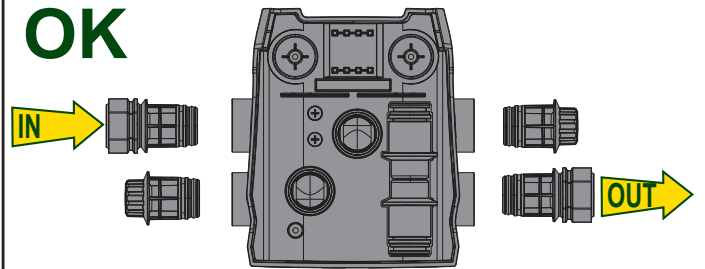

5

OK

OK

OK

OK

NO

NO

Visit [Plumb2u](https://www.plumb2u.com)

See product