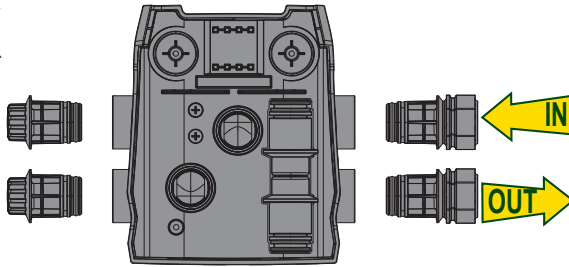

5

OK

OK

OK

OK

NO

NO

Visit [Plumb2u](https://www.plumb2u.com)

See product