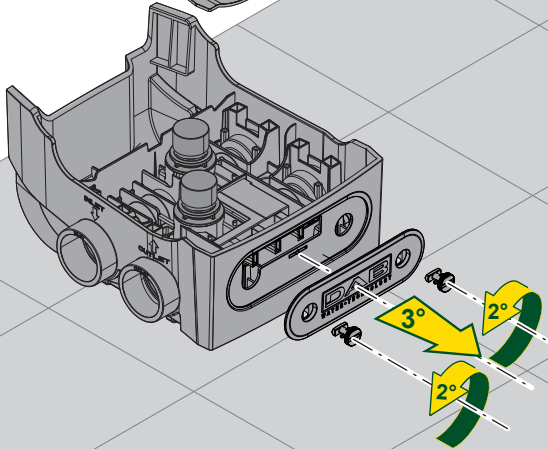

3

4

Visit [Plumb2u](https://www.plumb2u.com)

See product