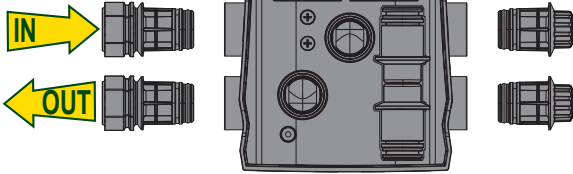

5

OK

OK

OK

OK

NO

NO

Visit [Plumb2u](https://www.plumb2u.com)

See product