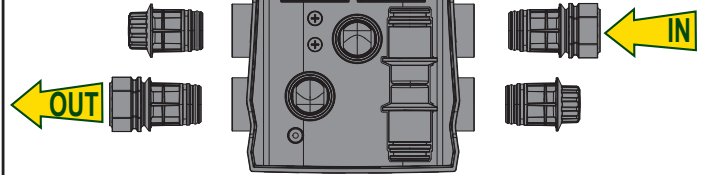

5

OK

OK

OK

OK

NO

NO

Visit [Plumb2u](https://www.plumb2u.com)

See product