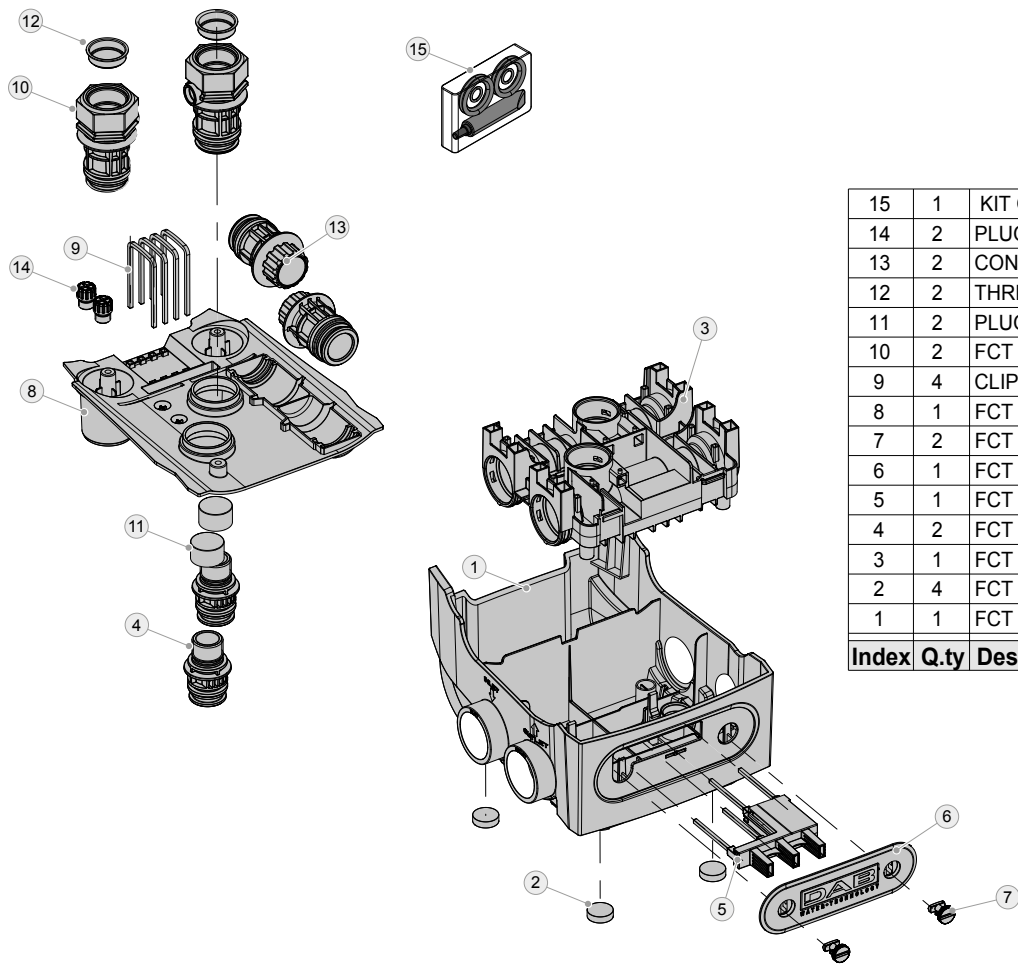

# e.sydock

Visit [Plumb2u](https://www.plumb2u.com)

See product

15	1	KIT O-RING FCT
14	2	PLUG 3/8 BLACK CROSS -PA66+30GF
13	2	CONNECTION CUP FITTING FCT
12	2	THREAD GUARD PLUG D.1 1/4
11	2	PLUG FOR PIPE 1
10	2	FCT EXTERNAL FITTING
9	4	CLIP - SQUARE SECT.4 - SPAN 41,5
8	1	FCT COVER
7	2	FCT LOGO PLATE STOPPER
6	1	FCT LOGO PLATE
5	1	FCT RETAINER DEVICE
4	2	FCT INTERNAL FITTING
3	1	FCT MANIFOLD
2	4	FCT RUBBER FOOT
1	1	FCT SUPPORT BASE
<b>Index</b>	<b>Q.ty</b>	<b>Description</b>